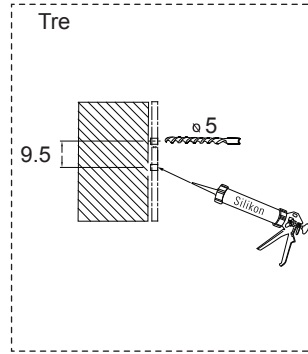

VikingBad Frida

Installasjon: Skruer

- G  x1
- H  x1
- I  x2
- L  x1
- M  x1
- N  x1
- ~~P  x1~~
- ~~Q  8mm x1~~
- S  6mm x2
- U  5x45 x2

Installasjon: Liming

- G  x1
- H  x1
- I  x2
- L  x1
- ~~M  x1~~
- N  x1
- P  x1
- Q  8mm x1
- ~~S  6mm x2~~
- ~~U  5x45 x2~~