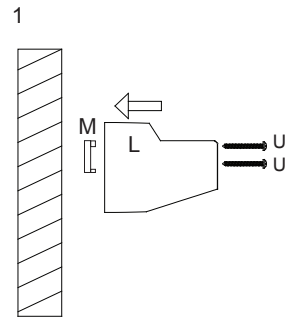

VikingBad Frida

Installasjon: Skruer

- G  x1
- H  x1
- I  x2
- L  x1
- M  x1
- N  x1
- ~~P  x1~~
- ~~Q  8mm x1~~
- S  6mm x2
- U  5x45 x2

Installasjon: Liming

- G  x1
- H  x1
- I  x2
- L  x1
- ~~M  x1~~
- N  x1
- P  x1
- Q  8mm x1
- ~~S  6mm x2~~
- ~~U  5x45 x2~~