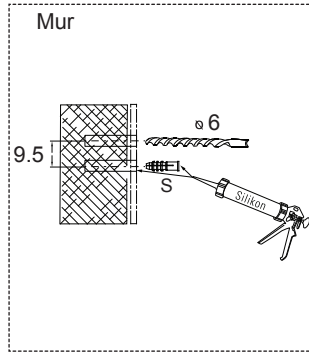

VikingBad Frida

Installasjon: Skruer

- G  x1
- H  x1
- I  x2
- L  x1
- M  x1
- N  x1
- ~~P  x1~~
- ~~Q  8mm x1~~
- S  6mm x2
- U  5x45 x2

Installasjon: Liming

- G  x1
- H  x1
- I  x2
- L  x1
- ~~M  x1~~
- N  x1
- P  x1
- Q  8mm x1
- ~~S  6mm x2~~
- ~~U  5x45 x2~~