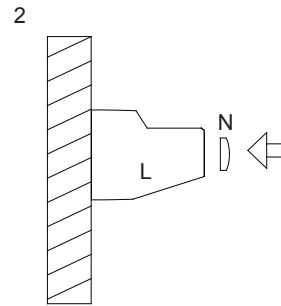

VikingBad Frida

Installasjon: Skruer

- G  x1
- H  x1
- I  x2
- L  x1
- M  x1
- N  x1
- ~~P  x1~~
- ~~Q  8mm x1~~
- S  6mm x2
- U  5x45 x2

Installasjon: Liming

- G  x1
- H  x1
- I  x2
- L  x1
- ~~M  x1~~
- N  x1
- P  x1
- Q  8mm x1
- ~~S  6mm x2~~
- ~~U  5x45 x2~~