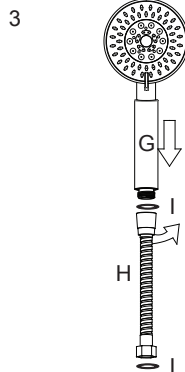

VikingBad Frida

Installasjon: Skruer

- G  x1
- H  x1
- I  x2
- L  x1
- M  x1
- N  x1
- ~~P  x1~~
- ~~Q  8mm x1~~
- S  6mm x2
- U  5x45 x2

Installasjon: Liming

- G  x1
- H  x1
- I  x2
- L  x1
- ~~M  x1~~
- N  x1
- P  x1
- Q  8mm x1
- ~~S  6mm x2~~
- ~~U  5x45 x2~~